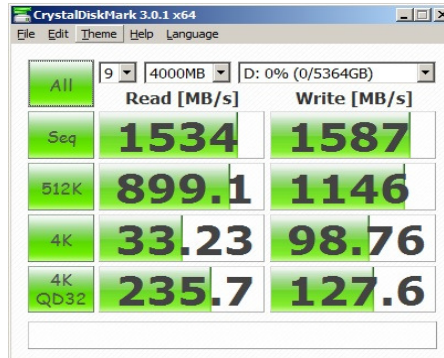

Power Consumption

Idle: 103 watts **Full Load:** 134 watts

Crystal Disk Mark 3

File Size: 4 GB
Intervals: 9
Tests: RAID 0/5/6

Controller	RAID	Action	MB/s
ARC1882X	RAID-0	Write	1969
ARC1882X	RAID-0	Read	1554

Controller	RAID	Action	MB/s
ARC1882X	RAID-5	Write	1587
ARC1882X	RAID-5	Read	1534

Controller	RAID	Action	MB/s
ARC1882X	RAID-6	Write	1644
ARC1882X	RAID-6	Read	1536

AJA Video Systems

Software: AJA Video Systems
Version: System Test
File Size: 16GB
Mode: RAID 0/5/6