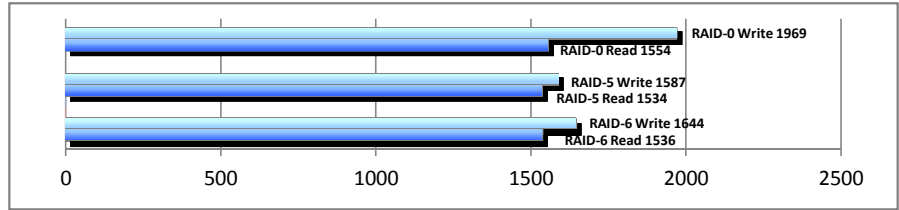

Power Consumption

Idle: 103 watts **Full Load:** 134 watts

Crystal Disk Mark 3

File Size: 4 GB
Intervals: 9
Tests: RAID 0/5/6

Controller	RAID	Action	MB/s
ARC1882X	RAID-0	Write	1969
ARC1882X	RAID-0	Read	1554