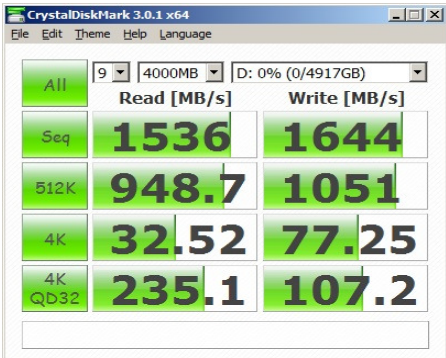

Host Environment

Server: SUPERMICRO X9SCL
CPU: Intel i3
Speed: 2100 @ 3.10GHz
Memory: 4GB DDR3
PCIe16 2.0: HA-ARC-ARC1882X (External SAS RAID HBA)

Controller Parameter

Model: EliteSTOR ES424X6+B
Interface: SAS - (SFF-8088) x2
HDD: 24 x OCZ Deneva 240GB SSD SATAIII (D2CSTK251M21-0240)

Power Consumption

Idle: 103 watts   **Full Load:** 134 watts

Crystal Disk Mark 3

File Size: 4 GB
Intervals: 9
Tests: RAID 0/5/6

Controller	RAID	Action	MB/s
ARC1882X	RAID-0	Write	1969
ARC1882X	RAID-0	Read	1554

Controller	RAID	Action	MB/s
ARC1882X	RAID-5	Write	1587
ARC1882X	RAID-5	Read	1534

Controller	RAID	Action	MB/s
ARC1882X	RAID-6	Write	1644
ARC1882X	RAID-6	Read	1536

AJA Video Systems

Software: AJA Video Systems
Version: System Test
File Size: 16GB
Mode: RAID 0/5/6

Controller	RAID	Action	MB/s
ARC1882X	RAID-0	Write	2436.3
ARC1882X	RAID-0	Read	1832.5

Controller	RAID	Action	MB/s
ARC1882X	RAID-5	Write	1812.2
ARC1882X	RAID-5	Read	1808.9

Controller	RAID	Action	MB/s
ARC1882X	RAID-6	Write	1778.1
ARC1882X	RAID-6	Read	1798.2