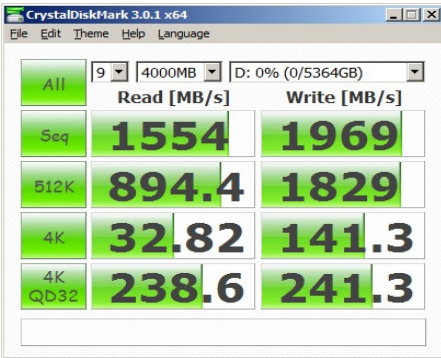

Power Consumption

Idle: 103 watts **Full Load:** 134 watts

Crystal Disk Mark 3

File Size: 4 GB
Intervals: 9
Tests: RAID 0/5/6

Controller	RAID	Action	MB/s
ARC1882X	RAID-0	Write	1969
ARC1882X	RAID-0	Read	1554

Controller	RAID	Action	MB/s
ARC1882X	RAID-5	Write	1587
ARC1882X	RAID-5	Read	1534

Controller	RAID	Action	MB/s
ARC1882X	RAID-6	Write	1644
ARC1882X	RAID-6	Read	1536

AJA Video Systems

Software: AJA Video Systems
Version: System Test
File Size: 16GB
Mode: RAID 0/5/6