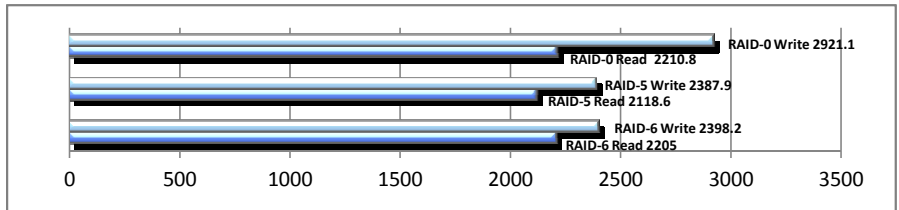

AJA Video Systems

Software: AJA Video Systems
Version: System Test
File Size: 16GB
Mode: RAID 0/5/6

Controller	RAID	Action	MB/s
9286-8E	RAID-0	Write	2921.1
9286-8E	RAID-0	Read	2210.8

Controller	RAID	Action	MB/s
9286-8E	RAID-5	Write	2387.9
9286-8E	RAID-5	Read	2118.6

Controller	RAID	Action	MB/s
9286-8E	RAID-6	Write	2398.2
9286-8E	RAID-6	Read	2205

Test	Write [MB/s]	Read [MB/s]
Disk Read + Write Test	2924.1	2210.8

Test	Write [MB/s]	Read [MB/s]
Disk Read + Write Test	2387.9	2118.6

Test	Write [MB/s]	Read [MB/s]
Disk Read + Write Test	2398.2	2205.0