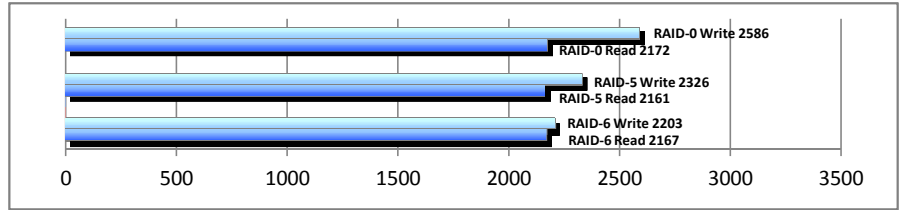

Power Consumption

Idle: 103 watts **Full Load:** 134 watts

Crystal Disk Mark 3

File Size: 4 GB
Intervals: 9
Tests: RAID 0/5/6

Controller	RAID	Action	MB/s
9286-8E	RAID-0	Write	2586
9286-8E	RAID-0	Read	2172