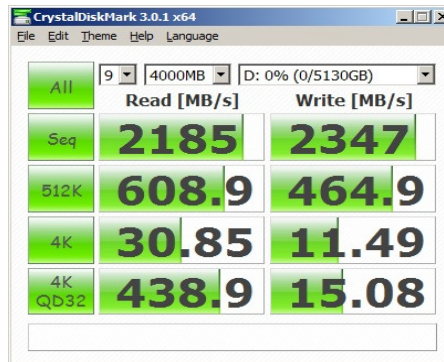

Host Environment

Server: SUPERMICRO X9SCL
CPU: Intel i3
Speed: 2100 @ 3.10Ghz
Memory: 4GB DDR3
PCIe16 2.0: HA-LSI-9286-8E (External SAS RAID HBA)

Controller Parameter

Model: EliteSTOR ES224X6+B
Interface: SAS - (SFF-8088) x2
HDD: 24 x OCZ TALOS-2 240GB SAS (TL2CSAK2G2M1X-0240)

Power Consumption

Idle: 103 watts   Full Load: 130 watts

Crystal Disk Mark 3

File Size: 4 GB
Intervals: 9
Tests: RAID 0/5/6

Controller	RAID	Action	MB/s
9286-8E	RAID-0	Write	2593
9286-8E	RAID-0	Read	2187

Controller	RAID	Action	MB/s
9286-8E	RAID-5	Write	2347
9286-8E	RAID-5	Read	2185

Controller	RAID	Action	MB/s
9286-8E	RAID-6	Write	2218
9286-8E	RAID-6	Read	2147

AJA Video Systems

Software: AJA Video Systems
Version: System Test
File Size: 16GB
Mode: RAID 0/5/6

Controller	RAID	Action	MB/s
9286-8E	RAID-0	Write	2916.9
9286-8E	RAID-0	Read	2198.6

Controller	RAID	Action	MB/s
9286-8E	RAID-5	Write	2445.4
9286-8E	RAID-5	Read	2202.1

Controller	RAID	Action	MB/s
9286-8E	RAID-6	Write	2325.9
9286-8E	RAID-6	Read	2158.1