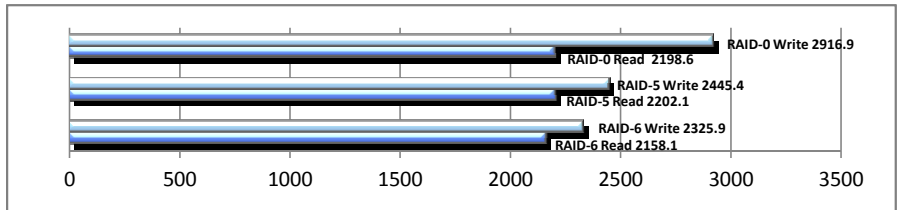

AJA Video Systems

Software: AJA Video Systems
Version: System Test
File Size: 16GB
Mode: RAID 0/5/6

Controller	RAID	Action	MB/s
9286-8E	RAID-0	Write	2916.9
9286-8E	RAID-0	Read	2198.6

Controller	RAID	Action	MB/s
9286-8E	RAID-5	Write	2445.4
9286-8E	RAID-5	Read	2202.1

Controller	RAID	Action	MB/s
9286-8E	RAID-6	Write	2325.9
9286-8E	RAID-6	Read	2158.1