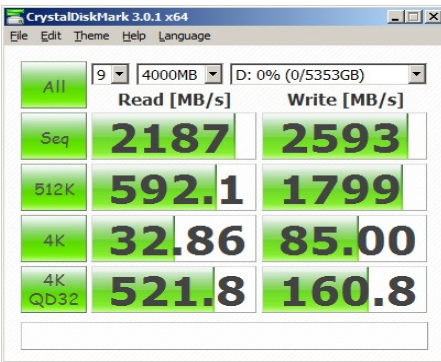

Host Environment

Server: SUPERMICRO X9SCL
CPU: Intel i3
Speed: 2100 @ 3.10Ghz
Memory: 4GB DDR3
PCIe16 2.0: HA-LSI-9286-8E (External SAS RAID HBA)

Controller Parameter

Model: EliteSTOR ES224X6+B
Interface: SAS - (SFF-8088) x2
HDD: 24 x OCZ TALOS-2 240GB SAS (TL2CSAK2G2M1X-0240)

Power Consumption

Idle: 103 watts   Full Load: 130 watts

Crystal Disk Mark 3

File Size: 4 GB
Intervals: 9
Tests: RAID 0/5/6

Controller	RAID	Action	MB/s
9286-8E	RAID-0	Write	2593
9286-8E	RAID-0	Read	2187

Controller	RAID	Action	MB/s
9286-8E	RAID-5	Write	2347
9286-8E	RAID-5	Read	2185

Controller	RAID	Action	MB/s
9286-8E	RAID-6	Write	2218
9286-8E	RAID-6	Read	2147

AJA Video Systems

Software: AJA Video Systems
Version: System Test
File Size: 16GB
Mode: RAID 0/5/6

Controller	RAID	Action	MB/s
9286-8E	RAID-0	Write	2916.9
9286-8E	RAID-0	Read	2198.6

Controller	RAID	Action	MB/s
9286-8E	RAID-5	Write	2445.4
9286-8E	RAID-5	Read	2202.1

Controller	RAID	Action	MB/s
9286-8E	RAID-6	Write	2325.9
9286-8E	RAID-6	Read	2158.1