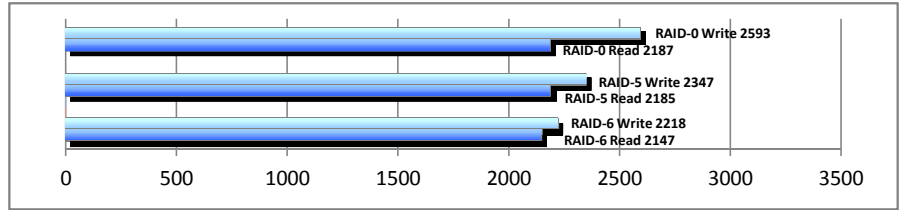

Host Environment

Server: SUPERMICRO X9SCL
CPU: Intel i3
Speed: 2100 @ 3.10Ghz
Memory: 4GB DDR3
PCIe16 2.0: HA-LSI-9286-8E (External SAS RAID HBA)

Controller Parameter

Model: EliteSTOR ES224X6+B
Interface: SAS - (SFF-8088) x2
HDD: 24 x OCZ TALOS-2 240GB SAS (TL2CSAK2G2M1X-0240)

Power Consumption

Idle: 103 watts   Full Load: 130 watts

Crystal Disk Mark 3

File Size: 4 GB
Intervals: 9
Tests: RAID 0/5/6

Controller	RAID	Action	MB/s
9286-8E	RAID-0	Write	2593
9286-8E	RAID-0	Read	2187

Controller	RAID	Action	MB/s
9286-8E	RAID-5	Write	2347
9286-8E	RAID-5	Read	2185

Controller	RAID	Action	MB/s
9286-8E	RAID-6	Write	2218
9286-8E	RAID-6	Read	2147