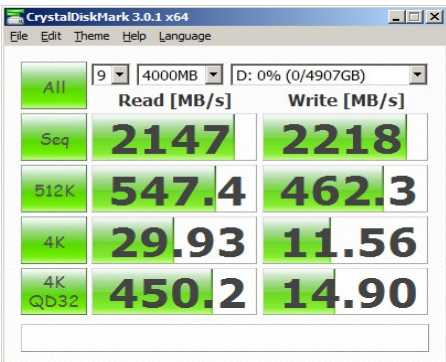

Host Environment

Server: SUPERMICRO X9SCL
CPU: Intel i3
Speed: 2100 @ 3.10Ghz
Memory: 4GB DDR3
PCIe16 2.0: HA-LSI-9286-8E (External SAS RAID HBA)

Controller Parameter

Model: EliteSTOR ES224X6+B
Interface: SAS - (SFF-8088) x2
HDD: 24 x OCZ TALOS-2 240GB SAS (TL2CSAK2G2M1X-0240)

Power Consumption

Idle: 103 watts   Full Load: 130 watts

Crystal Disk Mark 3

File Size: 4 GB
Intervals: 9
Tests: RAID 0/5/6

Controller	RAID	Action	MB/s
9286-8E	RAID-0	Write	2593
9286-8E	RAID-0	Read	2187

Controller	RAID	Action	MB/s
9286-8E	RAID-5	Write	2347
9286-8E	RAID-5	Read	2185

Controller	RAID	Action	MB/s
9286-8E	RAID-6	Write	2218
9286-8E	RAID-6	Read	2147

AJA Video Systems

Software: AJA Video Systems
Version: System Test
File Size: 16GB
Mode: RAID 0/5/6

Controller	RAID	Action	MB/s
9286-8E	RAID-0	Write	2916.9
9286-8E	RAID-0	Read	2198.6

Controller	RAID	Action	MB/s
9286-8E	RAID-5	Write	2445.4
9286-8E	RAID-5	Read	2202.1

Controller	RAID	Action	MB/s
9286-8E	RAID-6	Write	2325.9
9286-8E	RAID-6	Read	2158.1