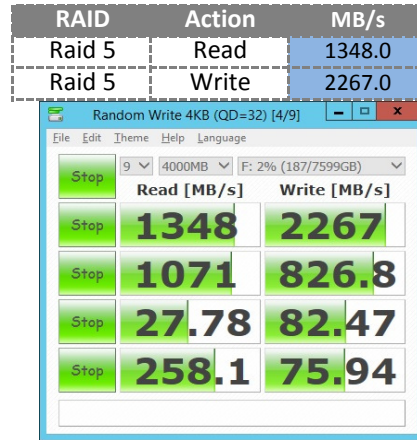

Hardware

Motherboard:	Supermicro X9SRL-F	Model:	MS28X12G
CPU:	Intel Xeon E5 2603 V2	Interface:	Mini-SAS SFF 8644
Speed:	1.8GHz	SDD:	Enterprise 1TB SATA III (x8)
Memory:	4GB Single-Channel DDR3 @ 666MHz		
Controller:	Areca ARC-1883X		
OS:	Windows Server 2012 R2 x64		

Features

JBOD Enclosure 2 SFF 8644 Channels(4 drives per) 8 2.5" Bays (Hot Swappable) 1 Rear Case Fan PSU cooling fan Fan Fail Detection

Performance

Crystal Disk Mark

File Size: 4 GB
Intervals: 9
Mode: RAID 0/5