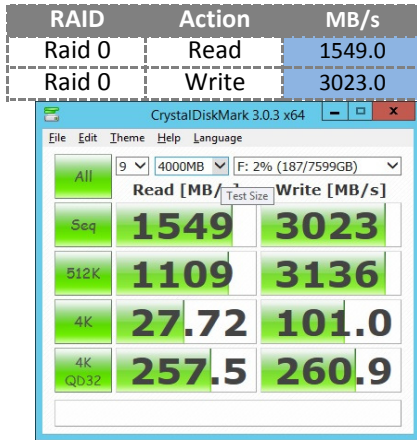

Hardware

Motherboard:	Supermicro X9SRL-F	Model:	MS28X12G
CPU:	Intel Xeon E5 2603 V2	Interface:	Mini-SAS SFF 8644
Speed:	1.8GHz	SDD:	Enterprise 1TB SATA III (x8)
Memory:	4GB Single-Channel DDR3 @ 666MHz		
Controller:	Areca ARC-1883X		
OS:	Windows Server 2012 R2 x64		

Features

JBOD Enclosure 2 SFF 8644 Channels(4 drives per) 8 2.5" Bays (Hot Swappable) 1 Rear Case Fan PSU cooling fan Fan Fail Detection

Performance

Crystal Disk Mark

File Size: 4 GB
Intervals: 9
Mode: RAID 0/5