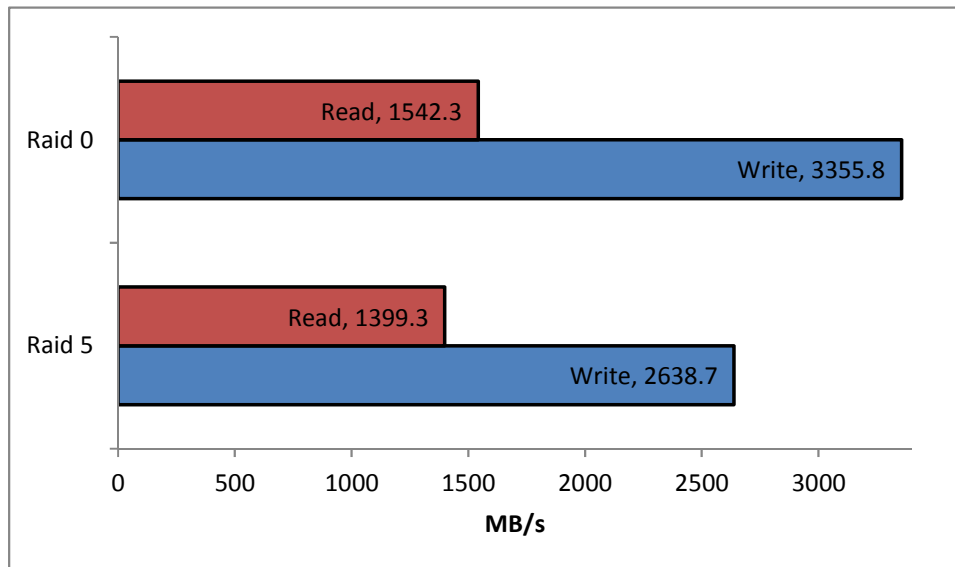

Filename: f:\junk10.dat
File Size (Bytes): 100000000000
Start Pos (Bytes): 0
Chunk Size (Blocks): 5400 HD 10-bit Field
Iterations: 10
Memory: ☒ GlobalAlloc()

Write 14 (9 of 10): 3351.992 MB/s
Write 15 (10 of 10): 3349.689 MB/s
Average for 10: 3355.751 MB/s

Read 16 (1 of 10): 1539.16 MB/s
Read 17 (2 of 10): 1538.22 MB/s
Read 18 (3 of 10): 1539.68 MB/s
Read 19 (4 of 10): 1540.85 MB/s
Read 20 (5 of 10): 1542.24 MB/s
Read 21 (6 of 10): 1542.78 MB/s
Read 22 (7 of 10): 1543.61 MB/s
Read 23 (8 of 10): 1544.09 MB/s
Read 24 (9 of 10): 1545.44 MB/s
Read 25 (10 of 10): 1547.01 MB/s
Average for 10: 1542.31 MB/s

Avg: 1547.03 MB/s
Last: 1534.22 MB/s
Min: 1501.90 MB/s
Max: 1627.41 MB/s

RAID	Action	MB/s
Raid 5	Read	1399.3
Raid 5	Write	2638.7

Filename: f:\junk10.dat
File Size (Bytes): 100000000000
Start Pos (Bytes): 0
Chunk Size (Blocks): 5400 HD 10-bit Field
Iterations: 10
Memory: ☒ GlobalAlloc()

Read 34 (9 of 10): 1400.46 MB/s
Read 35 (10 of 10): 1399.30 MB/s
Average for 10: 1399.33 MB/s

Write 36 (1 of 10): 2643.412 MB/s
Write 37 (2 of 10): 2641.812 MB/s
Write 38 (3 of 10): 2641.053 MB/s
Write 39 (4 of 10): 2632.948 MB/s
Write 40 (5 of 10): 2641.330 MB/s
Write 41 (6 of 10): 2635.171 MB/s
Write 42 (7 of 10): 2637.687 MB/s
Write 43 (8 of 10): 2638.334 MB/s
Write 44 (9 of 10): 2637.169 MB/s
Write 45 (10 of 10): 2637.707 MB/s
Average for 10: 2638.662 MB/s

Avg: 2637.73 MB/s
Last: 2438.12 MB/s
Min: 2249.94 MB/s
Max: 3601.29 MB/s