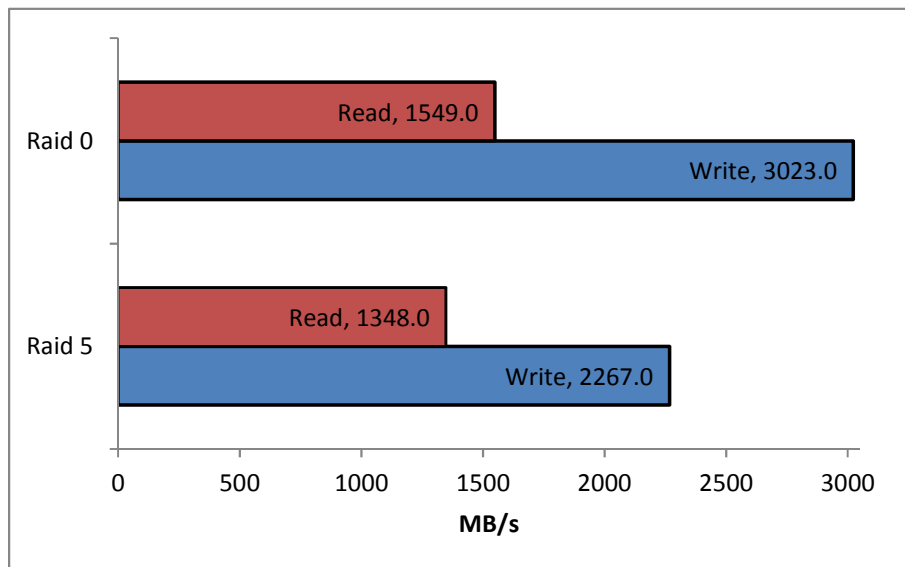

Hardware

Motherboard:	Supermicro X9SRL-F	Model:	MS28X12G
CPU:	Intel Xeon E5 2603 V2	Interface:	Mini-SAS SFF 8644
Speed:	1.8GHz	SDD:	Enterprise 1TB SATA III (x8)
Memory:	4GB Single-Channel DDR3 @ 666MHz		
Controller:	Areca ARC-1883X		
OS:	Windows Server 2012 R2 x64		

Features

JBOD Enclosure   2 SFF 8644 Channels(4 drives per)   8 2.5" Bays (Hot Swappable)   1 Rear Case Fan   PSU cooling fan   Fan Fail Detection

Performance

Crystal Disk Mark

File Size: 4 GB
Intervals: 9
Mode: RAID 0/5